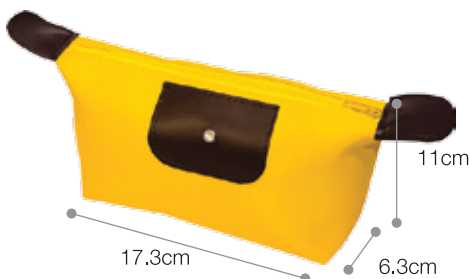

BAG

MULTIPURPOSE BAG MB 41

Material : Nylon 600D
Dimension: 37cm(L) × 12cm(W) × 35cm(H)

Function : 1 Compartment

Printing Methods SG

MULTIPURPOSE BAG MB 40

Material : Nylon 600D
Dimension: 35cm(L) × 8.5cm(W) × 39.5cm(H)

Function : Single Compartment

Printing Methods SG

MULTIPURPOSE BAG MB 39

Material : Nylon 600D
Dimension: 32cm(L) × 10.5cm(W) × 34.5cm(H)

Function : 2 Compartments

Printing Methods SG

Front pocket

FRONT VIEW

MULTIPURPOSE BAG MB 37

Material : Nylon 420D
Dimension: 17.3cm(L) × 6.3cm(W) × 11cm(H)

Function : Single Compartment

Printing Methods SG