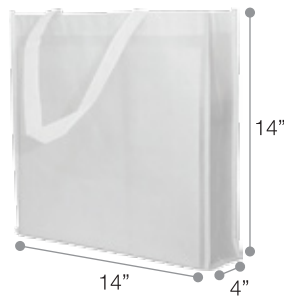

NW NON-WOVEN BAG

05

Material : Non-Woven (A3) (90gsm)
Dimension : 14"(H) × 14"(L) × 4"(D)
Printing Area Size: 12"(W) × 11"(H)

Finished : Fully Stitches

Printing Methods

• A3 SIZE

• FULLY STITCHES FINISHED

NW NON-WOVEN BAG

04

Material : Non-Woven (90gsm)
Dimension : 15"(H) × 17"(W) × 4.5"(D)
Printing Area Size: 14"(W) × 12"(H)

Finished : Fully Stitches

Printing Methods