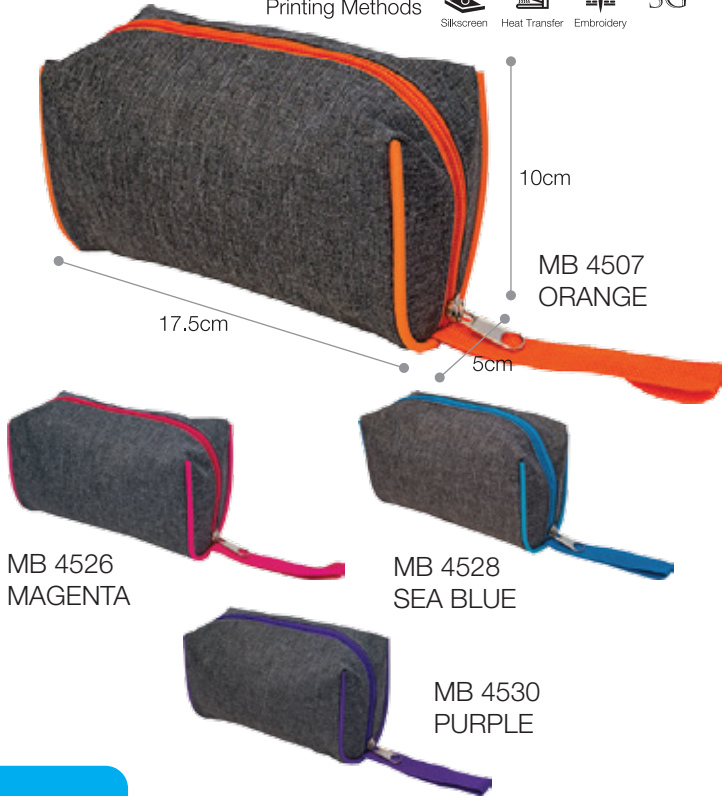

Printing Methods   SG

MB MULTIPURPOSE BAG

45

Material : 2 Tone Nylon
Dimension: 17.5cm(L) × 5cm(W) × 10cm(H)
Function : 1 Compartment

Printing Methods    SG

MB

44

Material : 2 Tone Nylon
Dimension: 23cm(L) × 8cm(W) × 10cm(H)
Function : 1 Compartment