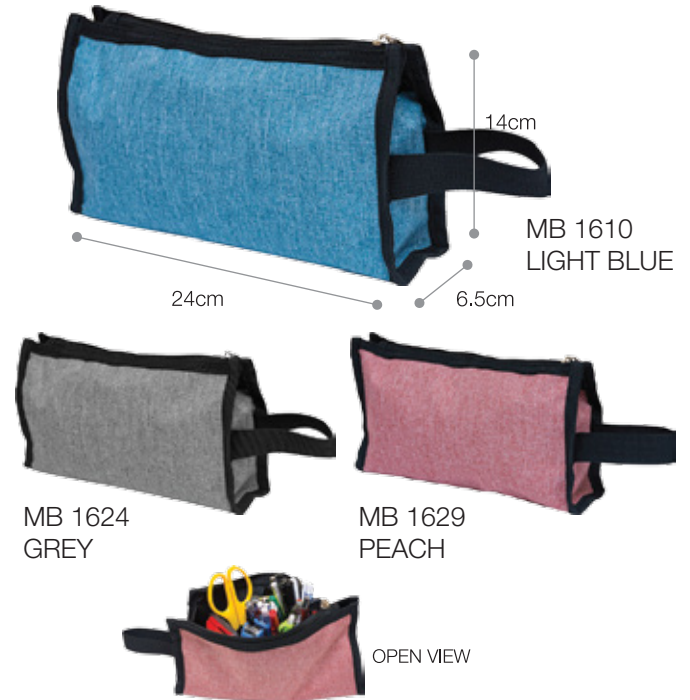

BAG

MB

MULTIPURPOSE BAG MB

Material : 2 Tone Nylon & Nylon 600D
Dimension: 22.5cm(L) × 13cm(W) × 36cm(H)
Function : 1 Compartment

17

Material : 2 Tone Nylon
Dimension: 24cm(L) × 6.5cm(W) × 14cm(H)
Function : 1 Compartment

16

Printing Methods SG

Printing Methods SG