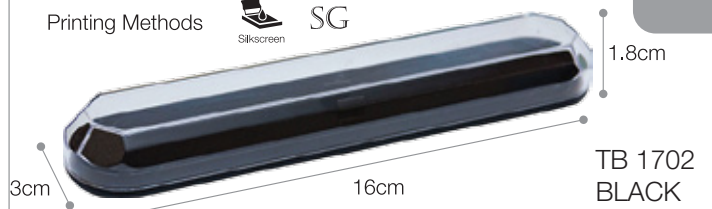

PEN BOX TB

PEN BOX TB

Dimension : 18cm(L) × 4.5cm(W) × 2.3cm(H)

05

Description: Single Wall Flute
Dimension : 16cm(L) × 3cm(W) × 1.8cm(H)

17

Printing Method

Printing Methods SG

PEN BOX TB

PEN BOX TB

Dimension: 15.5cm(L) × 2cm(W) × 2cm(H)

06

Description: Single Wall Flute
Dimension : 14.7cm(L) × 1.2cm(W)

19

Printing Methods SG