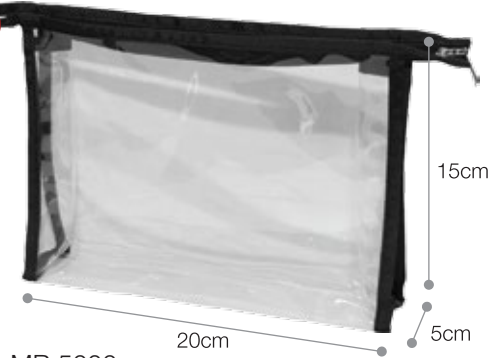

50

Material : PVC
Capacity : 20 litre

34

20 litre

Printing Methods  SG

Printing Methods  SG

NEW!

MB 5000
TRANSPARENT