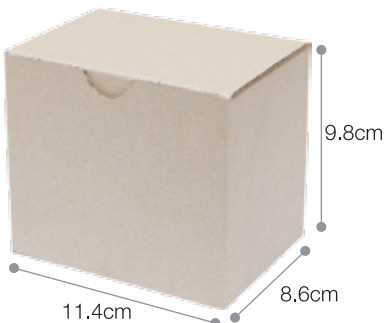

TB 1521
BROWN