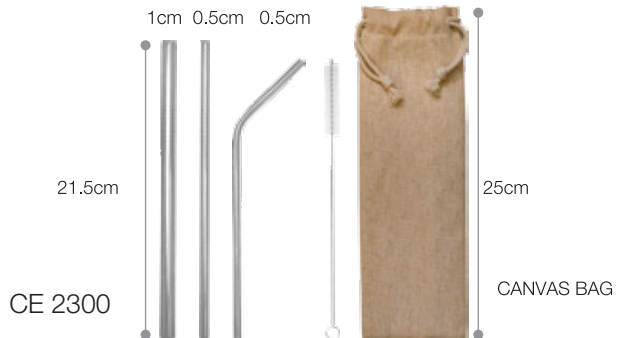

Printing Methods SG

OPEN VIEW

CE CATERING EQUIPMENT

23 Description : Stainless Steel Straw Set / 5 pcs
 Material : Stainless Steel
 Printing Area Size: 20cm(H) x 5cm(W)
 Packaging : OPP Bag

Printing Methods SG