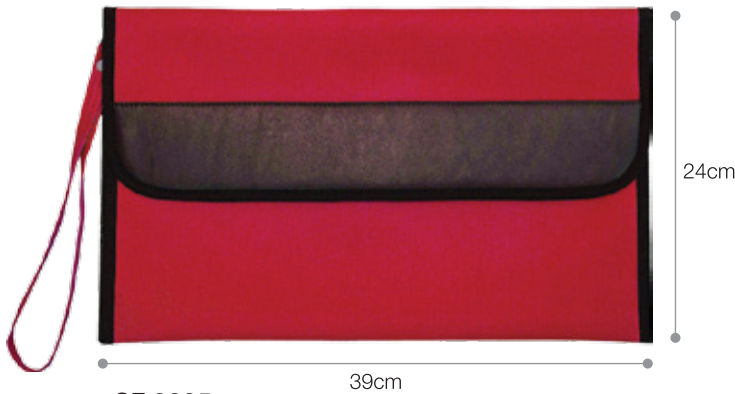

SEMINAR FOLDER SF

SF
02

Material : Nylon 600D + PU
Dimension: 39cm(L) x 24cm(H)

Printing Methods SG