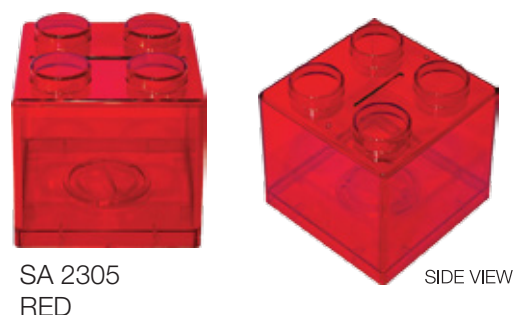

CERTIFICATE HOLDER SA

COIN BOX SA

Dimension : 27.5cm(L) x 31cm(H)

16

Dimension : 8.5cm(W) x 8.5cm(L) x 7.8cm(H)

23

Printing Methods SG

Printing Methods SG