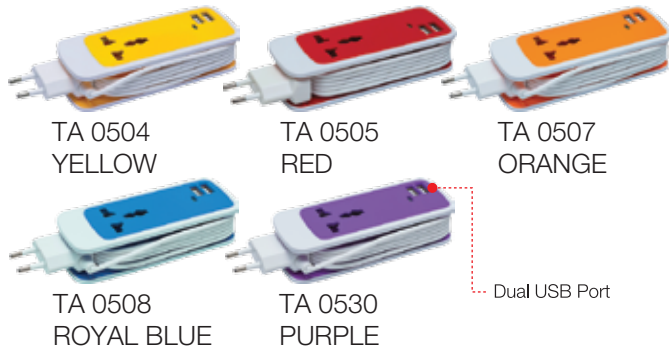

TRAVEL ADAPTER

TA
05

Description : Multi Adapter
Packaging : Box

Printing Methods: SG

Features:

- Charger for phone, pad, smartphone, MP4, MP5, PSP, GPS / bluetooth device, tablet, PC, and other digital devices.
- 1.5m cable length
- Max load 800W

TA 0504
YELLOW

TA 0505
RED

TA 0507
ORANGE

TA 0508
ROYAL BLUE

TA 0530
PURPLE

Dual USB Port

TRAVEL ADAPTER TA

07

Description : Multi Adapter
Packaging : Non Woven Bag + White Box

Printing Methods: SG