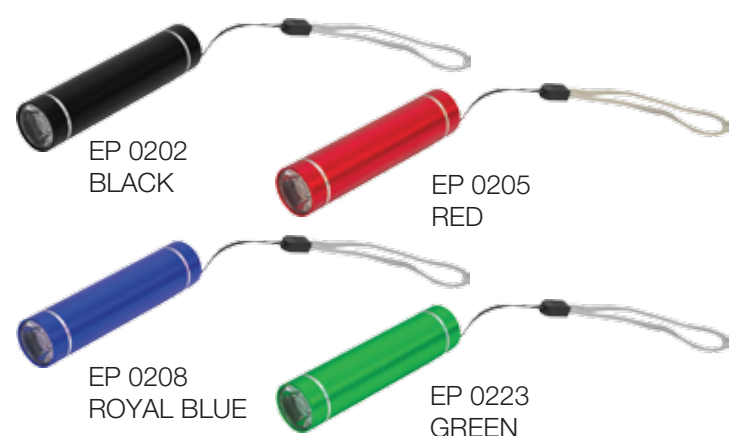

EP 0202
BLACK

EP 0205
RED

EP 0208
ROYAL BLUE

EP 0223
GREEN