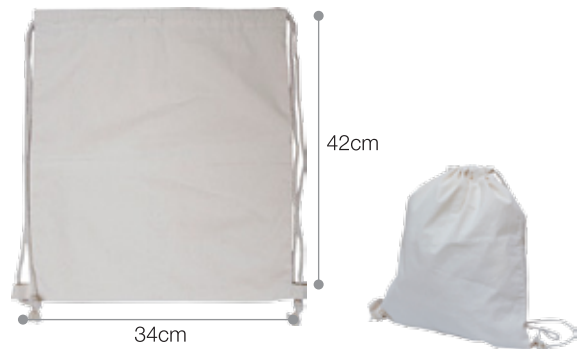

Printing Methods  SG

CB 0602
BLACK

CB 0626
MAGENTA

CB 0628
SEA BLUE

CANVAS BAG CB

07

Material : 6oz Natural Cotton
 Dimension : 42cm(H) × 34cm(W)
 Printing Area Size: 11"(W) × 13"(H)

Printing Methods   SG