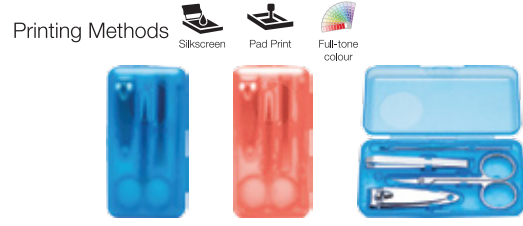

OPEN VIEW

MS 0528
SEA BLUE

MS 0529
PEACH

OPEN VIEW

MANICURE SET MS

Dimension : 10.5cm(H) × 4.5cm(W) × 2.5cm(D)
 Material : Silvering
 Cover : PP
 Packaging : Box

06

SPRAY BOTTLE MS