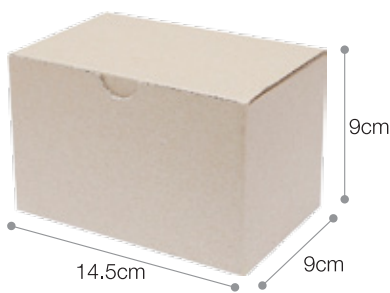

TB GIFT BOX

13 Description : Single Wall Flute
Dimension : 14.5cm(L) × 9cm(W) × 9cm(H)

Printing Methods SG

TB 1321
BROWN