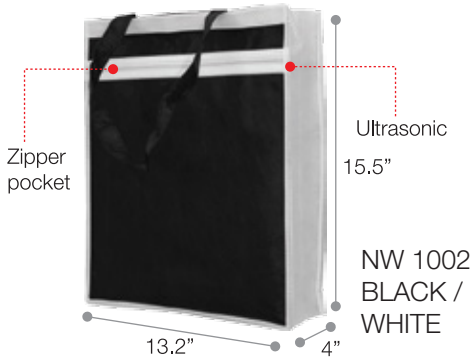

10

Material : Non-Woven
 Dimension : 15.5"(H) × 13.2"(W) × 4"(D)
 Printing Area Size: 9.5"(W) × 9"(H)

Finished : Fully Stitches

Printing Methods

NW 1004
YELLOW / BLACK

NW 1005
RED / WHITE

NW 1007
ORANGE / WHITE