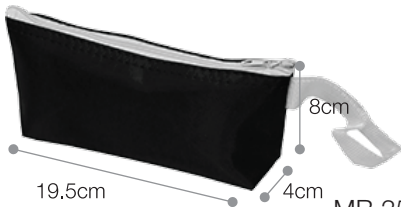

MB 3502
BLACK