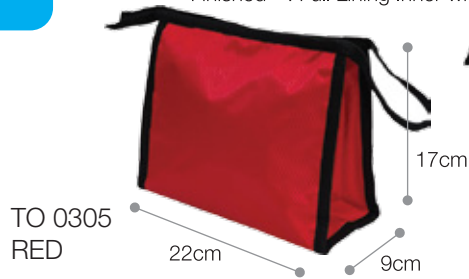

TO TOILETRIES BAG

03

Material : Nylon Jacquard
Dimension: 22cm(L) × 9cm(W) × 17cm(H)
Finished : Full Lining Inner with Ribbon

Function : Single Compartment

Printing Methods