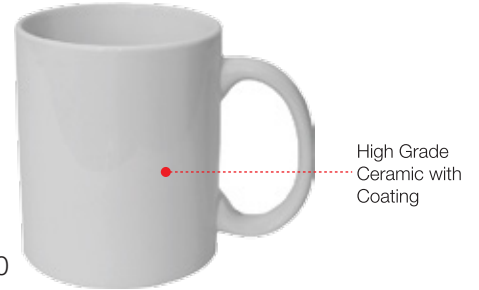

CR 0100
WHITE

CR CERAMIC MUG

08 Material : Ceramic without Coating
Capacity : 400ml
Packaging : Box
Printing Area Size: 7.5cm(H)

Printing Methods SG