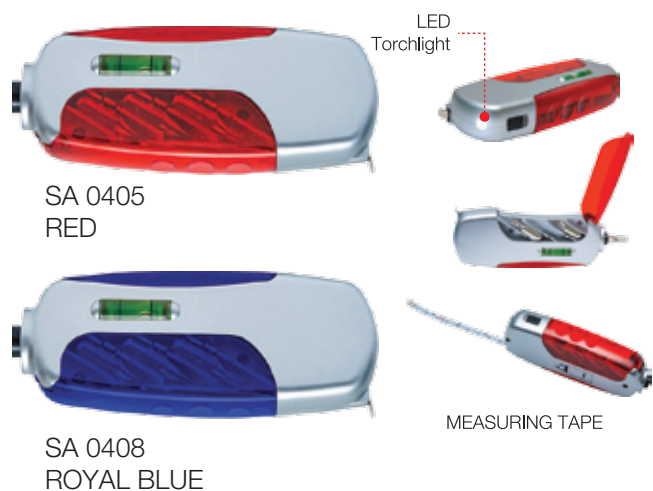

SA SCREWDRIVER

04 Dimension : 4.5cm(L) x 2cm(D) x 11.5cm(H)
Packaging : OPP Bag

Printing Methods SG