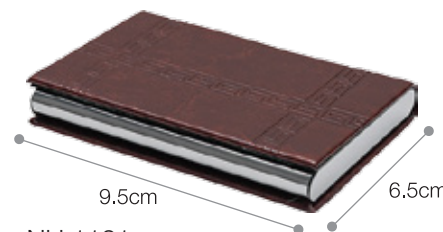

NH 0802
BLACK

NH 0821
BROWN

NH 1021
BROWN

NH 0302
BLACK

NH 1121
BROWN

LD LANYARD

06

Description: Finished with Sew & Metal Hook
 Material : Nylon
 Size : 15mm