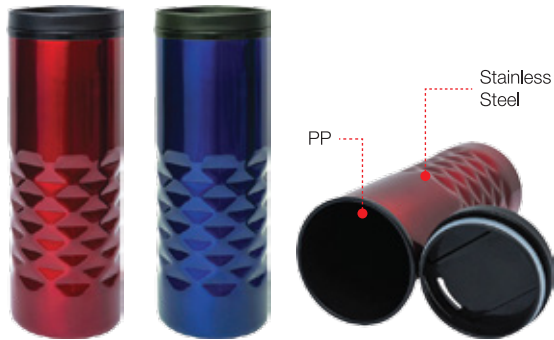

AUTO MUG

AM

Material : PP
Capacity : 450ml
Packaging: Box

Printing Area Size: 6cm(H)

Printing Methods

18

AM 1805
RED

AM 1808
ROYAL BLUE

INNER VIEW

AUTO MUG AM

Material : Stainless Steel
Capacity : 450ml
Packaging: Brown Box

Printing Area Size: 3cm(H)

Printing Methods

19