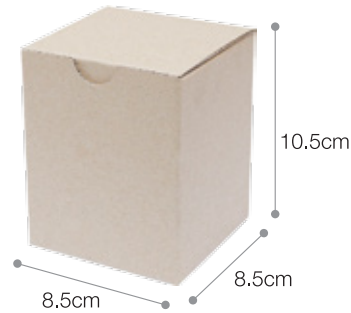

TB 1421
BROWN