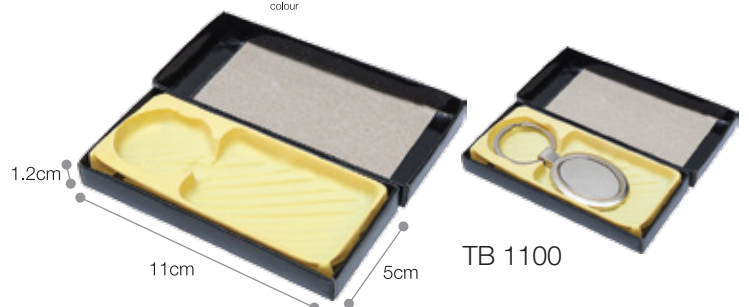

PEN BOX TB

PEN BOX TB

Description : 13cm(L) × 1.5cm(W) × 1.5cm(H)

07

Description : Keychain Box
Dimension : 11cm(L) × 5cm(W) × 1.2cm(H)

11

Printing Method